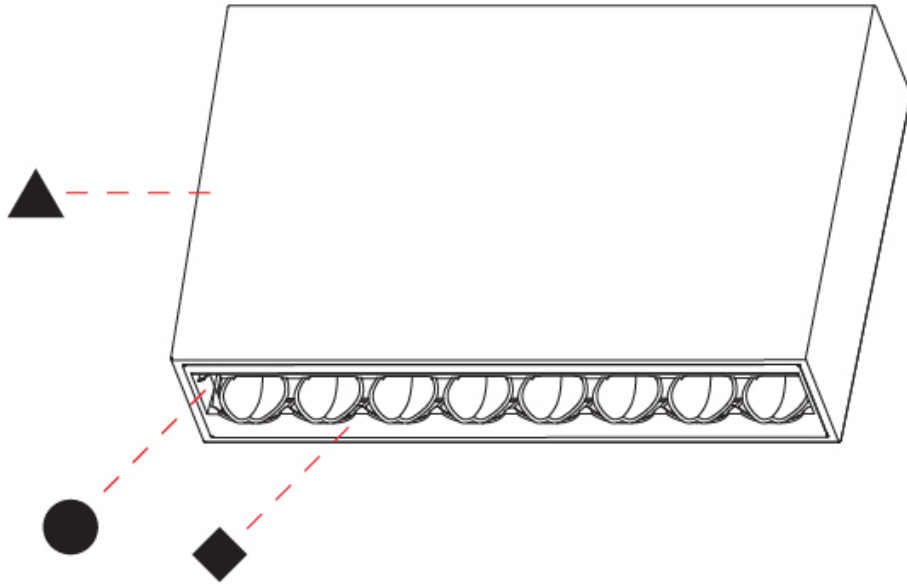

OPTICAL

Adjustability: Fixed

RATINGS AND CERTIFICATIONS

Certified By: Certified for North American Standards
 IP rating: IP20

MAGIQ HOLLOW WALLWASH SURFACE

A3D188-

PROJECT	_____
TYPE	_____
SPECIFIER	_____
QUANTITY	_____
DATE	_____