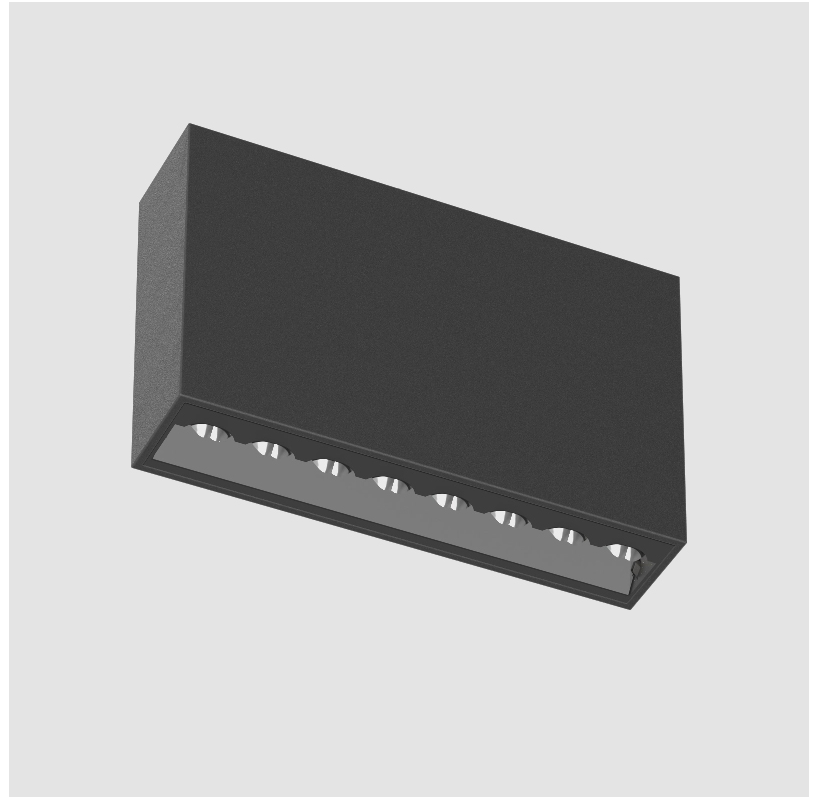

GENERAL

Series: Magiq Hollow Wallwash
 Subseries: Magiq Hollow Wallwash
 Brand: Prolight
 Division: Architectural
 Mounting Type: Surface
 Mounting Location: Ceiling
 Subcategory: Wallwash

PHYSICAL

Shape: Rectangle
 Length (mm): 174
 Length (in): 6 ⁷/₈
 Width (mm): 42
 Width (in): 1 ⁵/₈
 Height (mm): 109
 Height (in): 4 ⁵/₁₆
 Light Distribution: Direct
 Fixture Finish: SSR / BKV / CWI / CRY / HAB / UFT / ITA / RUA / FTG / MYG / LOD / PUS / FRO / FUP / KIA / POP / BLS / SPG / MEY / GOH / GUM / CHC / COM / ABZ / JAG / OBR / MOS / ROR
 Holder Finish: WHI / BLK
 Fixture Material: Aluminum Die Cast

OPTICAL

Adjustability: Fixed

RATINGS AND CERTIFICATIONS

Certified By: Certified for North American Standards
 IP rating: IP20

MAGIQ HOLLOW WALLWASH SURFACE

A3D187-

PROJECT _____

TYPE _____

GENERAL

Series: Magiq Hollow Wallwash
 Subseries: Magiq Hollow Wallwash
 Brand: Prolicht
 Division: Architectural
 Mounting Type: Surface
 Mounting Location: Ceiling
 Subcategory: Wallwash

PHYSICAL

Shape: Rectangle
 Length (mm): 174
 Length (in): 6 ⁷/₈
 Width (mm): 42
 Width (in): 1 ⁵/₈
 Height (mm): 109
 Height (in): 4 ⁵/₁₆
 Light Distribution: Direct
 Fixture Finish: SSR / BKV / CWI / CRY / HAB / UFT / ITA / RUA / FTG / MYG / LOD / PUS / FRO / FUP / KIA / POP / BLS / SPG / MEY / GOH / GUM / CHC / COM / ABZ / JAG / OBR / MOS / ROR
 Holder Finish: WHI / BLK
 Accent Finish: SSR / BKV / CWI / CRY / HAB / LAG / UFT / ITA / RUA / RUR / MIC / FTG / MYG / TWT / LOD / PUS / FRO / FUP / KIA / POP / BLS / SPG / MEY / GOH / GUM / CHC / COM / ABZ / JAG
 Fixture Material: Aluminum Die Cast