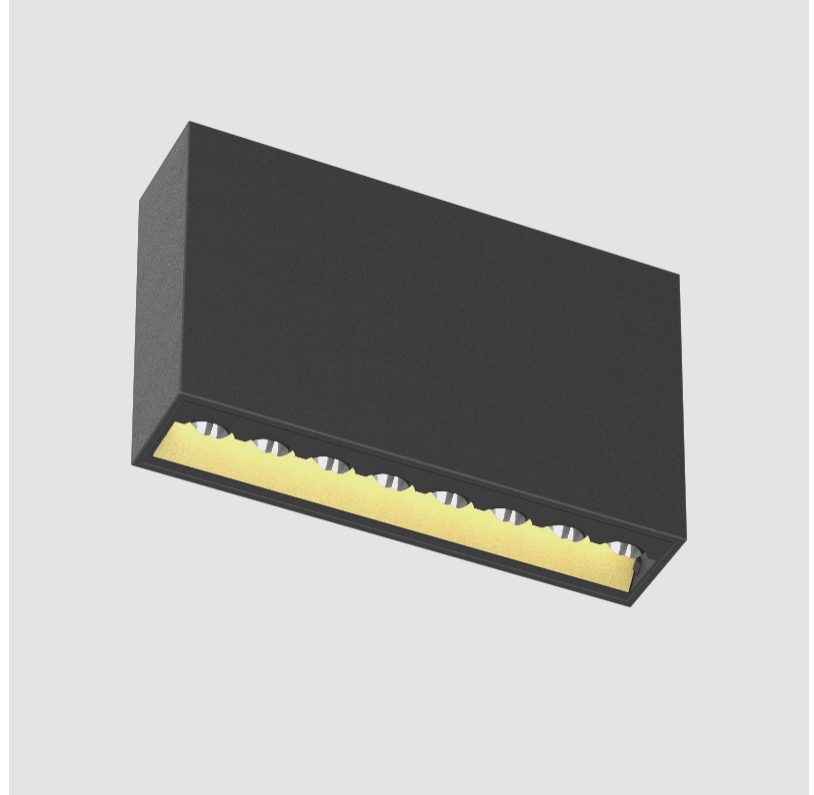

GENERAL

Series: Magiq Hollow Wallwash
Subseries: Magiq Hollow Wallwash
Brand: Prolicht
Division: Architectural
Mounting Type: Surface
Mounting Location: Ceiling
Subcategory: Wallwash

PHYSICAL

Shape: Rectangle
Length (mm): 174
Length (in): 6 ⁷/₈
Width (mm): 42
Width (in): 1 ⁵/₈
Height (mm): 109
Height (in): 4 ⁵/₁₆
Light Distribution: Direct
Fixture Finish: SSR / BKV / CWI / CRY / HAB / UFT / ITA / RUA / FTG / MYG / LOD / PUS / FRO / FUP / KIA / POP / BLS / SPG / MEY / GOH / GUM / CHC / COM / ABZ / JAG / OBR / MOS / ROR
Holder Finish: WHI / BLK
Accent Finish: SSR / BKV / CWI / CRY / HAB / LAG / UFT / ITA / RUA / RUR / MIC / FTG / MYG / TWT / LOD / PUS / FRO / FUP / KIA / POP / BLS / SPG / MEY / GOH / GUM / CHC / COM / ABZ / JAG
Fixture Material: Aluminum Die Cast

ELECTRICAL

Lamp Type: LED (Zhaga Standard)
Input Wattage (W): 19
Total Output Wattage (W): 17.3
Dimming: Tri-Mode (Non-Dimming and Phase Dimming (120Vac only) and 0-10V Dimming)
Driver Included: Yes
Driver Location: Integrated
Driver Type: Constant Current - Universal
Driver Class: Class 1
Input Voltage (V): 120 - 277
Constant Current (MA): 700mA

LED

Number of LEDs: 4
Color Temperature (°K): 2700 / 3000 / 3500 / 4000
Max. Delivered Lumen (lm): 1270 / 1270 / 1513 / 1544
Nominal Lumen (lm): 1492 / 1492 / 1778 / 1814
CRI: >90 CRI
Efficiency (%): 80
Lamp Life (hrs): 50000

OPTICAL

Adjustability: Fixed

RATINGS AND CERTIFICATIONS

Certified By: Certified for North American Standards
IP rating: IP20