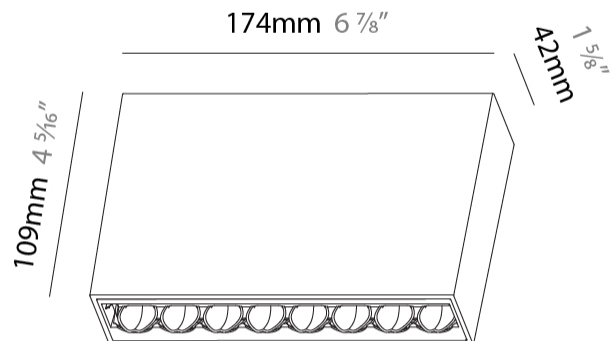

GENERAL

Series: Magiq Hollow Wallwash
Subseries: Magiq Hollow Wallwash
Brand: Prolight
Division: Architectural
Mounting Type: Surface
Mounting Location: Ceiling
Subcategory: Wallwash

PHYSICAL

Shape: Rectangle
Length (mm): 174
Length (in): 6 ⁷/₈
Width (mm): 42
Width (in): 1 ⁵/₈
Height (mm): 109
Height (in): 4 ⁵/₁₆
Light Distribution: Direct
Fixture Finish: SSR / BKV / CWI / CRY / HAB / UFT / ITA / RUA / FTG / MYG / LOD / PUS / FRO / FUP / KIA / POP / BLS / SPG / MEY / GOH / GUM / CHC / COM / ABZ / JAG / OBR / MOS / ROR
Holder Finish: WHI / BLK
Fixture Material: Aluminum Die Cast

ELECTRICAL

Lamp Type: LED (Zhaga Standard)
Input Wattage (W): 19
Total Output Wattage (W): 17.3
Dimming: Tri-Mode (Non-Dimming and Phase Dimming (120Vac only) and 0-10V Dimming)
Driver Included: Yes
Driver Location: Integrated
Driver Type: Constant Current - Universal
Driver Class: Class 1
Input Voltage (V): 120 - 277
Constant Current (MA): 700mA

LED

Number of LEDs: 4
Color Temperature (°K): 2700 / 3000 / 3500 / 4000
Max. Delivered Lumen (lm): 1270 / 1270 / 1513 / 1544
Nominal Lumen (lm): 1492 / 1492 / 1778 / 1814
CRI: >90 CRI
Efficiency (%): 80
Lamp Life (hrs): 50000

OPTICAL

Adjustability: Fixed

RATINGS AND CERTIFICATIONS

Certified By: Certified for North American Standards
IP rating: IP20